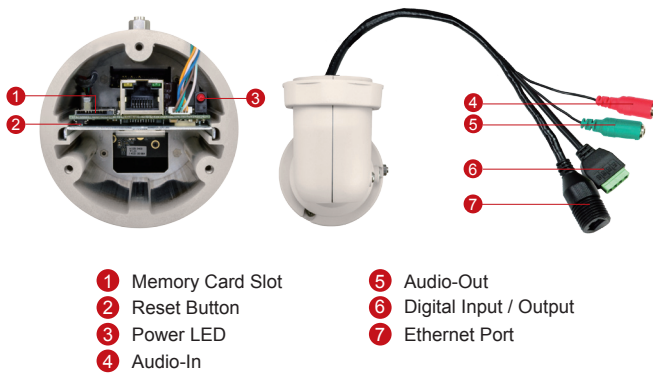

DIMENSION DIAGRAM

ACCESSORY OPTIONS

Unit: mm [inch]

ACCESSORY OPTIONS

Power Supply	
PPOE-0001	IEEE 802.3af PoE Injector for Class 1, 2 or 3 devices, with universal adapter

Popular Mounting Solutions	
Surface	Integrated bracket
Pole	PMAX-0504
Gang Box	PMAX-0806

* For more mounting solutions, please refer to Project Planner on www.acti.com