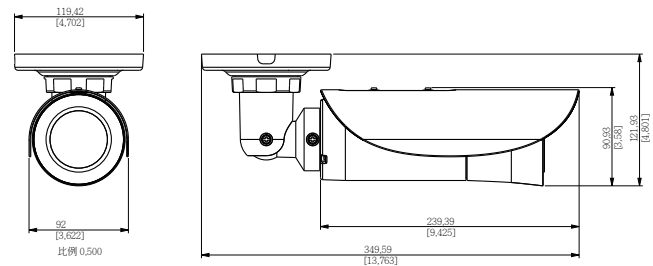

DIMENSION DIAGRAM

ACCESSORY OPTIONS

Unit: mm [inch]

ACCESSORY OPTIONS

Power Supply	
PPOE-0001	IEEE 802.3af PoE Injector for Class 1, 2 or 3 devices, with universal adapter

Popular Mounting Solutions	
Surface	Integrated bracket
Pole	PMAX-0504
Gang Box	PMAX-0806

* For more mounting solutions, please refer to Project Planner on www.acti.com